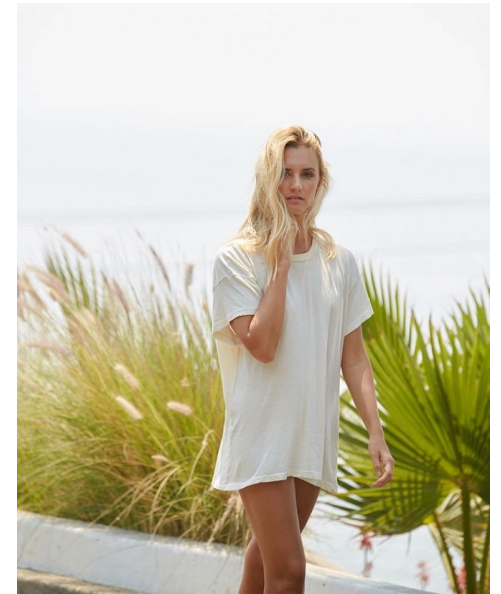

ROLLINS PARKER

Height 5'5" Bust 32" B Waist 24" Hips 34" Dress 2 US Shoe 7 US
Hair Blonde Eyes Brown

AMAX

TALENT / CREATIVE

307 Wilburn Street Nashville TN 37207
Tel: 615.321.6202 | Email: info@amxtalent.com