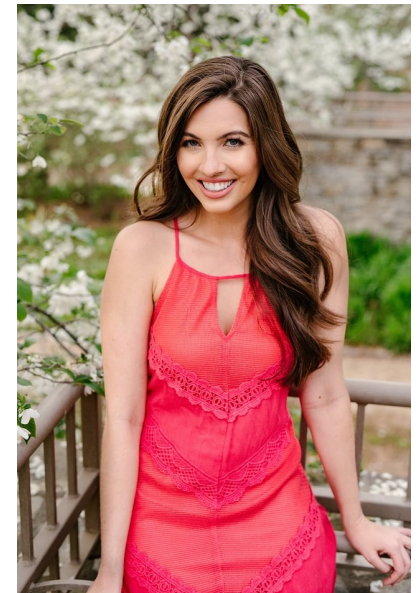

ANGELA AMEZCUA

Height 5'7" Bust 32.5" B Waist 24" Hips 35.5" Shoe 7.5 US Hair Brown
Eyes Blue/Green

AMAX
TALENT / CREATIVE

307 Wilburn Street Nashville TN 37207
Tel: 615.321.6202 | Email: info@amaxtalent.com