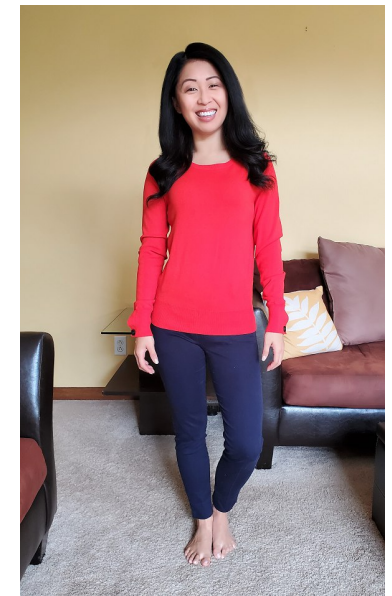

JAMI KINTON

Height 5'2" Bust 34" A Waist 26" Hips 34" Shoe 5 US Top XS  
Bottom XS Hair Black Eyes Brown

AMAX  
TALENT / CREATIVE

307 Wilburn Street Nashville TN 37207  
Tel: 615.321.6202 | Email: info@amaxtalent.com