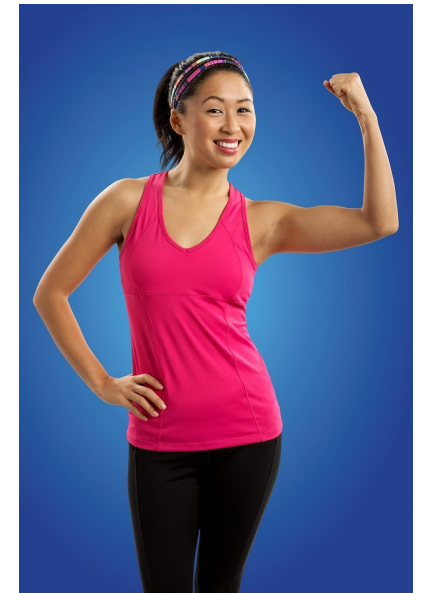

JAMI KINTON

Height 5'2" Bust 34" A Waist 26" Hips 34" Shoe 5 US Top XS  
Bottom XS Hair Black Eyes Brown

AMAX  
TALENT / CREATIVE

307 Wilburn Street Nashville TN 37207  
Tel: 615.321.6202 | Email: info@amaxtalent.com