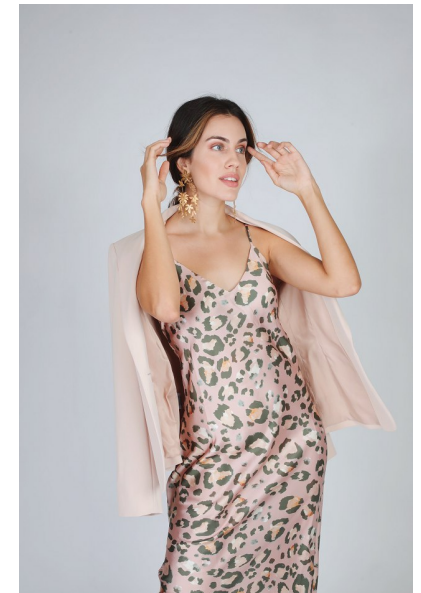

FANNY RODRIGUEZ

Height 5'9" Bust 32.5" B Waist 26" Hips 35" Dress 2-4 US Shoe 8.5 US
Hair Brown Eyes Blue/Green

AMAX
TALENT / CREATIVE

307 Wilburn Street Nashville TN 37207
Tel: 615.321.6202 | Email: info@amaxtalent.com