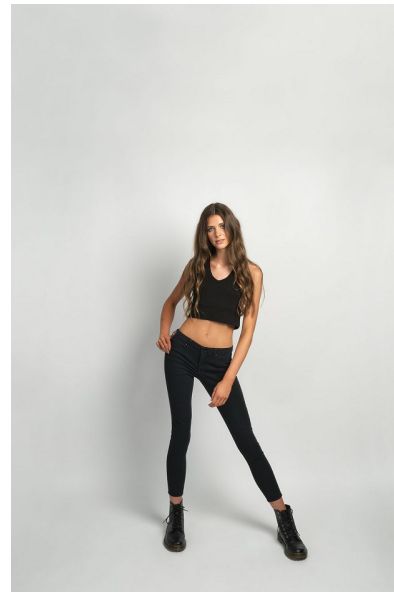

## AVERY PACE

Height 6'0" Bust 34" A Waist 25" Hips 36" Dress 4 US Shoe 10.5 US  
Hair Brown Eyes Green

**AMAX**  
TALENT / CREATIVE

307 Wilburn Street Nashville TN 37207  
Tel: 615.321.6202 | Email: [info@amaxtalent.com](mailto:info@amaxtalent.com)