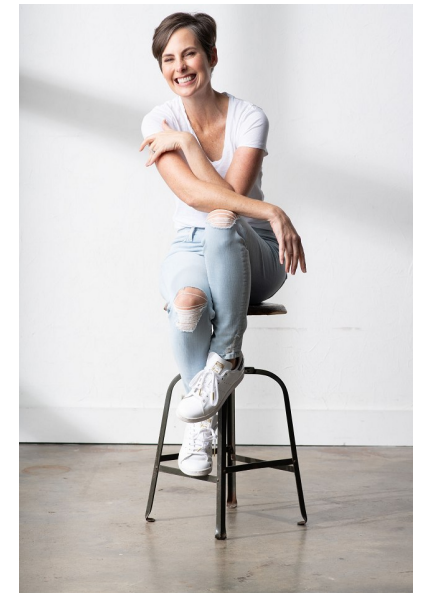

CAMERON SIMMONS

Height 5'6" Bust 32" A Waist 27" Hips 36.5" Dress 2 US Shoe 8 US  
Hair Brown Eyes Hazel

AMAX  
TALENT / CREATIVE

307 Wilburn Street Nashville TN 37207  
Tel: 615.321.6202 | Email: [info@amaxtalent.com](mailto:info@amaxtalent.com)