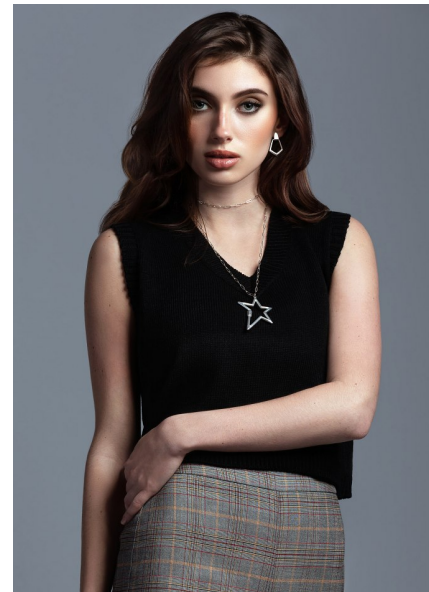

ELLA OSWALD

Height 5'7" Bust 32" DD Waist 23.5" Hips 33" Dress 0-2 US Shoe 8 US
Hair Brown Eyes Blue

AMAX
TALENT / CREATIVE

307 Wilburn Street Nashville TN 37207
Tel: 615.321.6202 | Email: info@amaxtalent.com