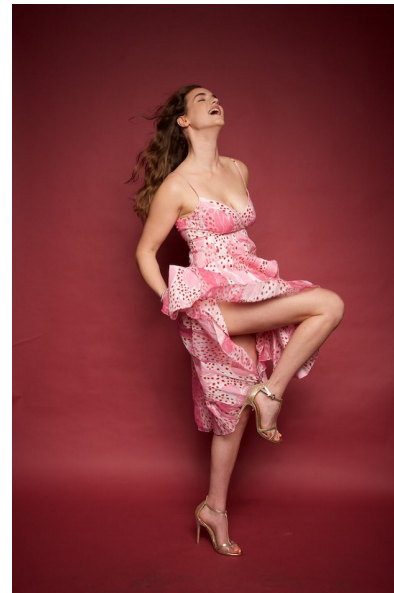

TALLULAH MELOUN

Height 5'8" Bust 34" C Waist 29" Hips 36" Dress 4-6 US Shoe 8.5 US
Hair Brown Eyes Hazel

AMAX
TALENT / CREATIVE

307 Wilburn Street Nashville TN 37207
Tel: 615.321.6202 | Email: info@amxtalent.com