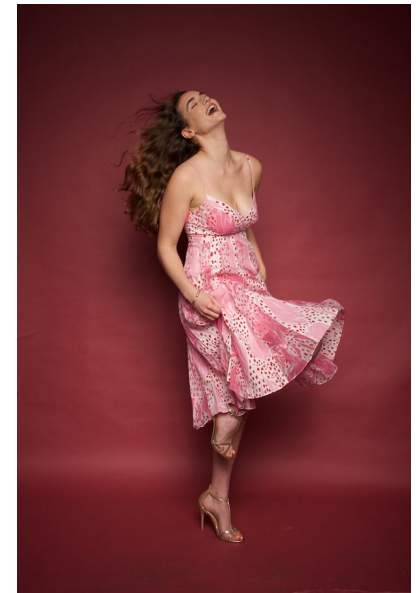

TALLULAH MELOUN

Height 5'8" Bust 34" C Waist 29" Hips 36" Dress 4-6 US Shoe 8.5 US
Hair Brown Eyes Hazel

AMAX
TALENT / CREATIVE

307 Wilburn Street Nashville TN 37207
Tel: 615.321.6202 | Email: info@amxtalent.com