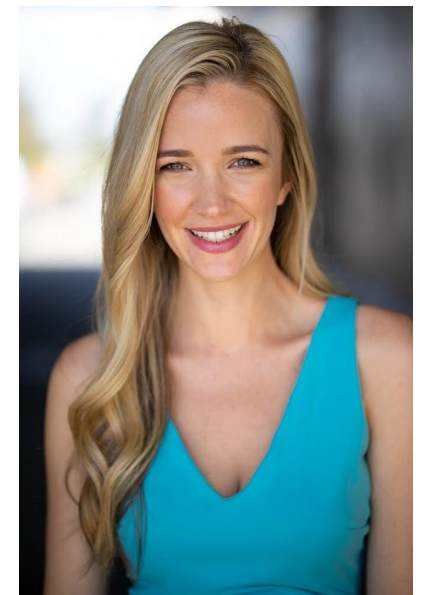

FARRIS PATTON

Height 5'8" Bust 32" C Waist 24" Hips 34" Dress 2 US Shoe 6.5 US
Top S Hair Blonde Eyes Green

AMAX
TALENT / CREATIVE

307 Wilburn Street Nashville TN 37207
Tel: 615.321.6202 | Email: info@amaxtalent.com