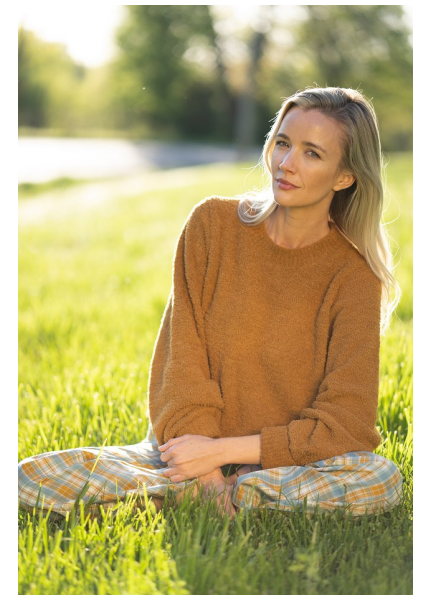

FARRIS PATTON

Height 5'8" Bust 32" C Waist 24" Hips 34" Dress 2 US Shoe 6.5 US
Top S Hair Blonde Eyes Green

AMAX
TALENT / CREATIVE

307 Wilburn Street Nashville TN 37207
Tel: 615.321.6202 | Email: info@amaxtalent.com