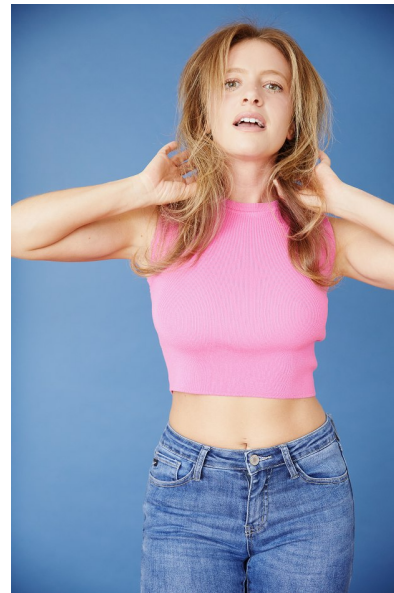

TAYLOR FERBER

Height 5'2" Bust 34" C Waist 25.5" Hips 33" Dress 0-2 US Shoe 6 US
Top S Hair Blonde Eyes Green

AMAX
TALENT / CREATIVE

307 Wilburn Street Nashville TN 37207
Tel: 615.321.6202 | Email: info@amxtalent.com