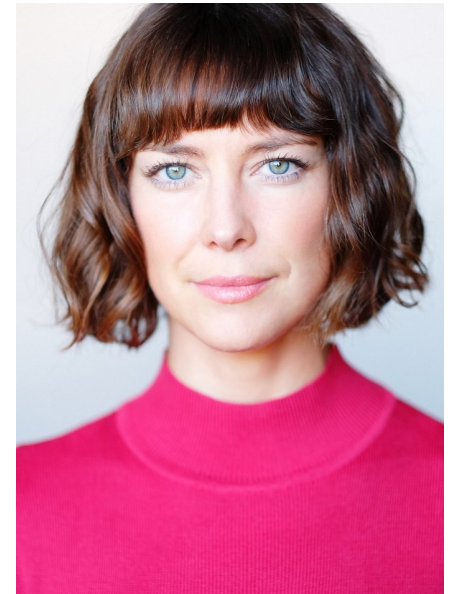

PAP SHIROCK

Height 5'7" Bust 32" Waist 24" Hips 34" Dress 0-2 US Shoe 7.5 US
Hair Light Brown Eyes Blue/Green

AMAX
TALENT / CREATIVE

307 Wilburn Street Nashville TN 37207
Tel: 615.321.6202 | Email: info@amaxtalent.com