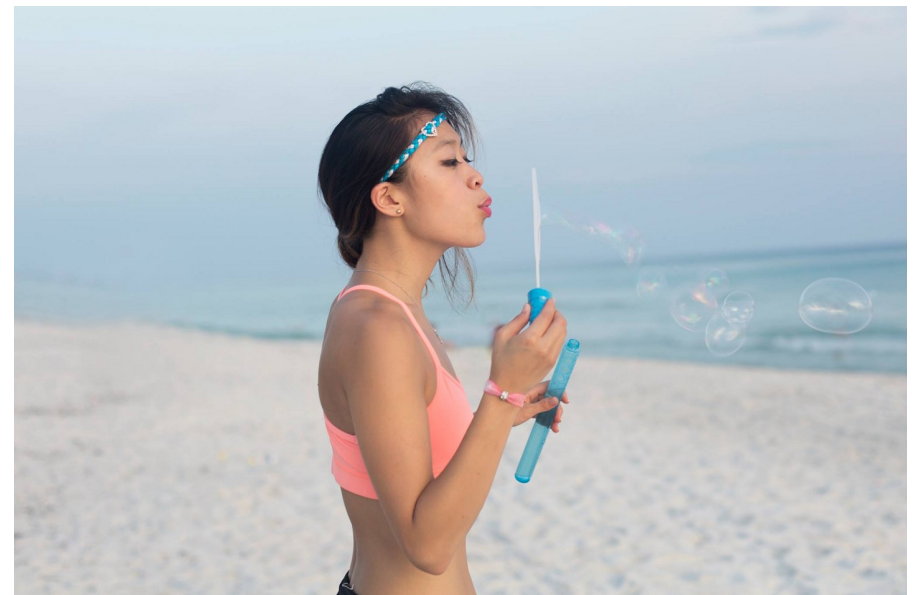

JESSICA WANG

Height 5'6" Bust 33" Waist 23" Hips 36" Dress 2-4 US Shoe 7 US
Hair Dark Brown Eyes Brown

AMAX
TALENT / CREATIVE

307 Wilburn Street Nashville TN 37207
Tel: 615.321.6202 | Email: info@amaxtalent.com