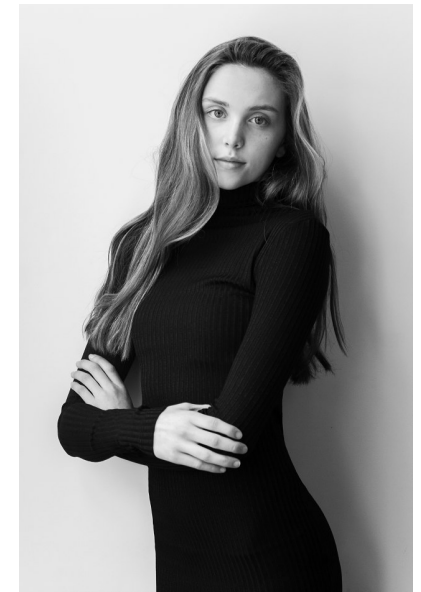

BELLA SOLAREK

Height 5'9" Bust 32" A Waist 24" Hips 33.5" Shoe 8.5 US Hair Brown
Eyes Blue

AMAX
TALENT / CREATIVE

307 Wilburn Street Nashville TN 37207
Tel: 615.321.6202 | Email: info@amaxtalent.com