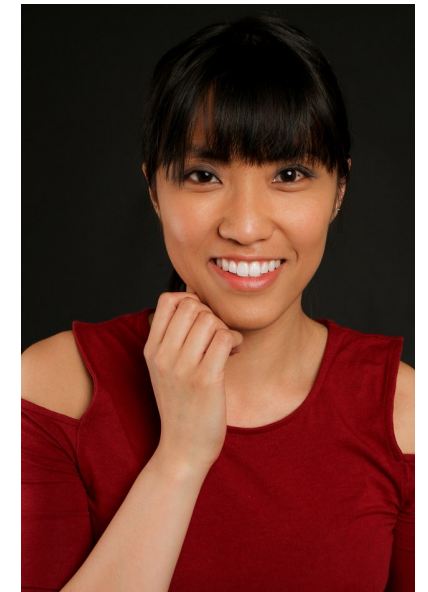

PEARL GOLL

Height 5'6" Bust 32" B Waist 25" Hips 36" Dress 2-4 US Shoe 8 US
Hair Dark Brown Eyes Brown

AMAX
TALENT / CREATIVE

307 Wilburn Street Nashville TN 37207
Tel: 615.321.6202 | Email: info@amaxtalent.com