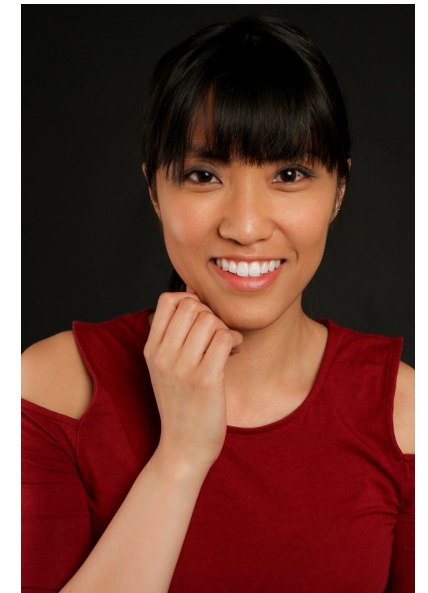

PEARL GOLL

Height 5'6" Bust 32" B Waist 25" Hips 36" Dress 2-4 US Shoe 8 US
Hair Dark Brown Eyes Brown

AMAX
TALENT / CREATIVE

307 Wilburn Street Nashville TN 37207
Tel: 615.321.6202 | Email: info@amaxtalent.com